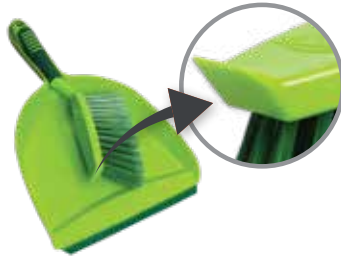

### LONG HANDLED DUSTPAN SET

CODE: SAB2126 CTN QTY: 4

APN: 9310205212605

- Long handled dustpan & brush set is designed for effective ergonomic cleaning
- Features flagged ends for a thorough sweep
- Soft bristles allow greater control
- Handle length: 70cm